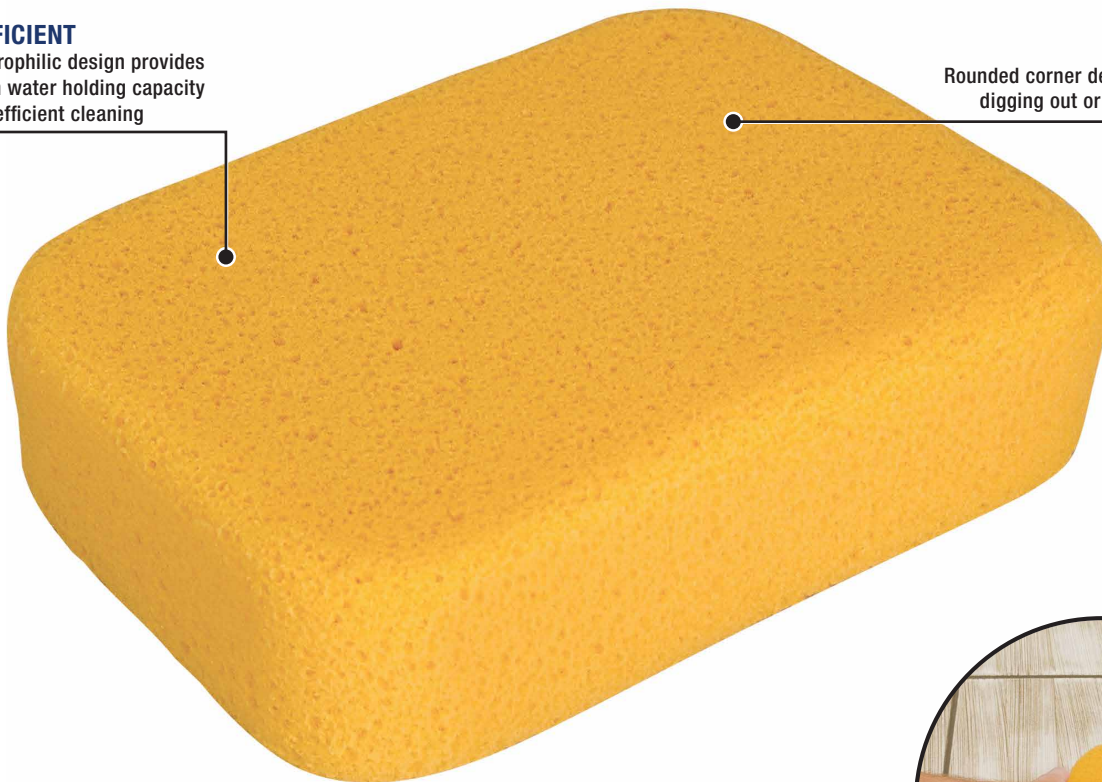

All-Purpose Heavy Duty Sponge

70005QP / 70005Q-3VP84 / 70005Q-6D

EFFICIENT

Hydrophilic design provides high water holding capacity for efficient cleaning

SMOOTH

Rounded corner design prevents digging out or marring grout

Specifications:

| PRODUCT # | PACKAGING DETAILS |
|--------------|-------------------|
| 70005QP | SINGLE PACK |
| 70005Q-3VP84 | 3 PACK |
| 70005Q-6D | 6 PACK |

**HEAVY DUTY PROFESSIONAL,
HEAVY DUTY SPONGE WITH PREMIUM
DENSITY FOR REMOVING EXCESS GROUT**

The QEP® Extra Large Multipurpose Sponge is designed to withstand heavy duty cleanup, making it the best sponge for grout cleanup during tile installation. This sponge is absorbent, quickly washes out grout and features rounded corners to prevent digging out or marring grout. Sponge measures 7.5" x 5.5" x 1.875".