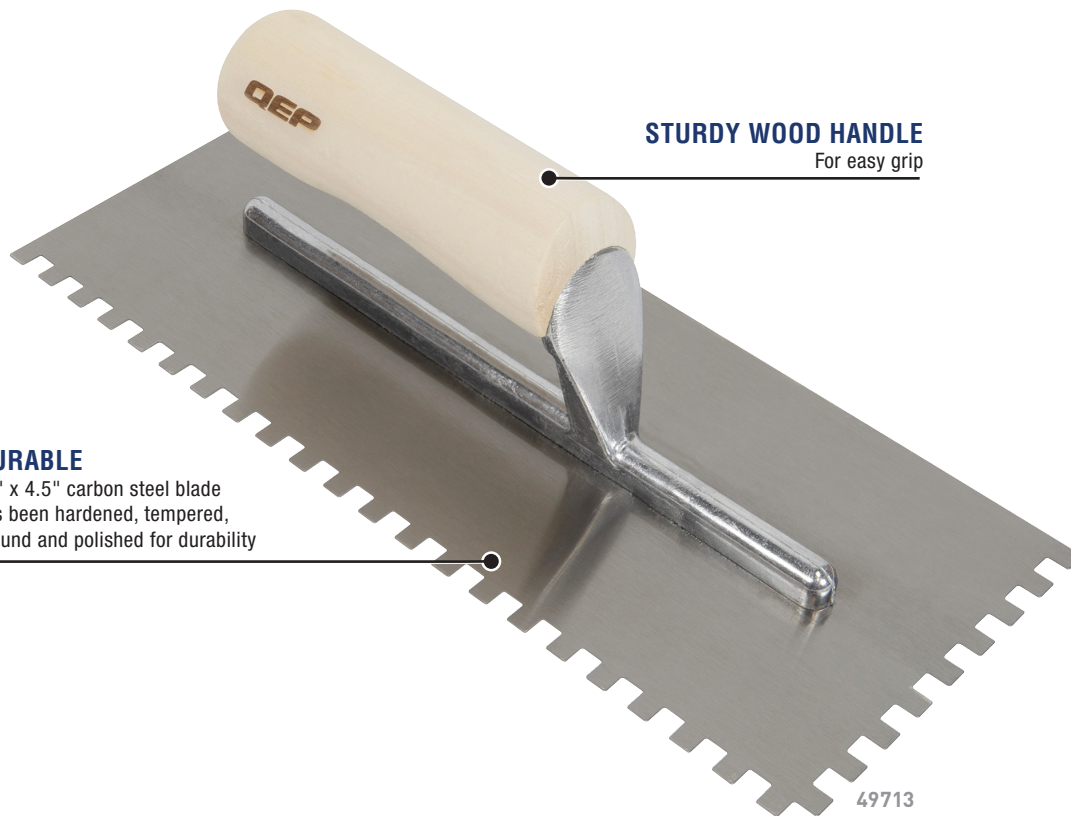

Wood Handle Trowels

49713 / 49714 / 49716 / 49720

STURDY WOOD HANDLE
For easy grip

DURABLE
11" x 4.5" carbon steel blade
has been hardened, tempered,
ground and polished for durability

STURDY
Large wooden handle
makes trowel easy to maneuver

Item#	Notch Size	Case Qty	Application
49713	1/4" x 1/4" x 1/4" SQ 	12	Thinset application of ceramic tile 8" x 8" or smaller, laminated wood plank flooring, flat milled solid & shorts or plywood
49714	1/4" x 3/8" x 1/4" SQ 	12	Thinset application of ceramic tile 8" x 8" up to 16" x 16"
49716	1/4" x 3/16" V 	12	Thinset application of ceramic, aluminum and metal wall tile from 6" x 6" to 12" x 12"
49720	1/2" x 1/2" x 1/2" SQ 	12	Thinset or medium-bed mortar application of natural stone quarry tile, saltillo and large-format tiles 12" x 12" and larger

The QEP® 11" Traditional Carbon Steel Trowels are professionally designed for spreading thinset during select tile installations. These wood handle flooring trowels are easy to maneuver and feature durable, hardened and tempered steel blades. The die-cast aluminum shank provides extra support.