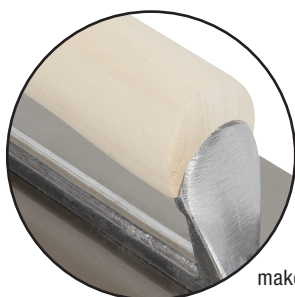

Wood Handle Trowels

49713 / 49714 / 49716 / 49720

STURDY WOOD HANDLE
For easy grip

DURABLE
11" x 4.5" carbon steel blade
has been hardened, tempered,
ground and polished for durability

STURDY
Large wooden handle
makes trowel easy to maneuver

Item#	Notch Size	Case Qty	Application
49713	1/4" x 1/4" x 1/4" SQ 	12	Thinset application of ceramic tile 8" x 8" or smaller, laminated wood plank flooring, flat milled solid & shorts or plywood
49714	1/4" x 3/8" x 1/4" SQ 	12	Thinset application of ceramic tile 8" x 8" up to 16" x 16"
49716	1/4" x 3/16" V 	12	Thinset application of ceramic, aluminum and metal wall tile from 6" x 6" to 12" x 12"
49720	1/2" x 1/2" x 1/2" SQ 	12	Thinset or medium-bed mortar application of natural stone quarry tile, saltillo and large-format tiles 12" x 12" and larger

The QEP® 11" Traditional Carbon Steel Trowels are professionally designed for spreading thinset during select tile installations. These wood handle flooring trowels are easy to maneuver and feature durable, hardened and tempered steel blades. The die-cast aluminum shank provides extra support.