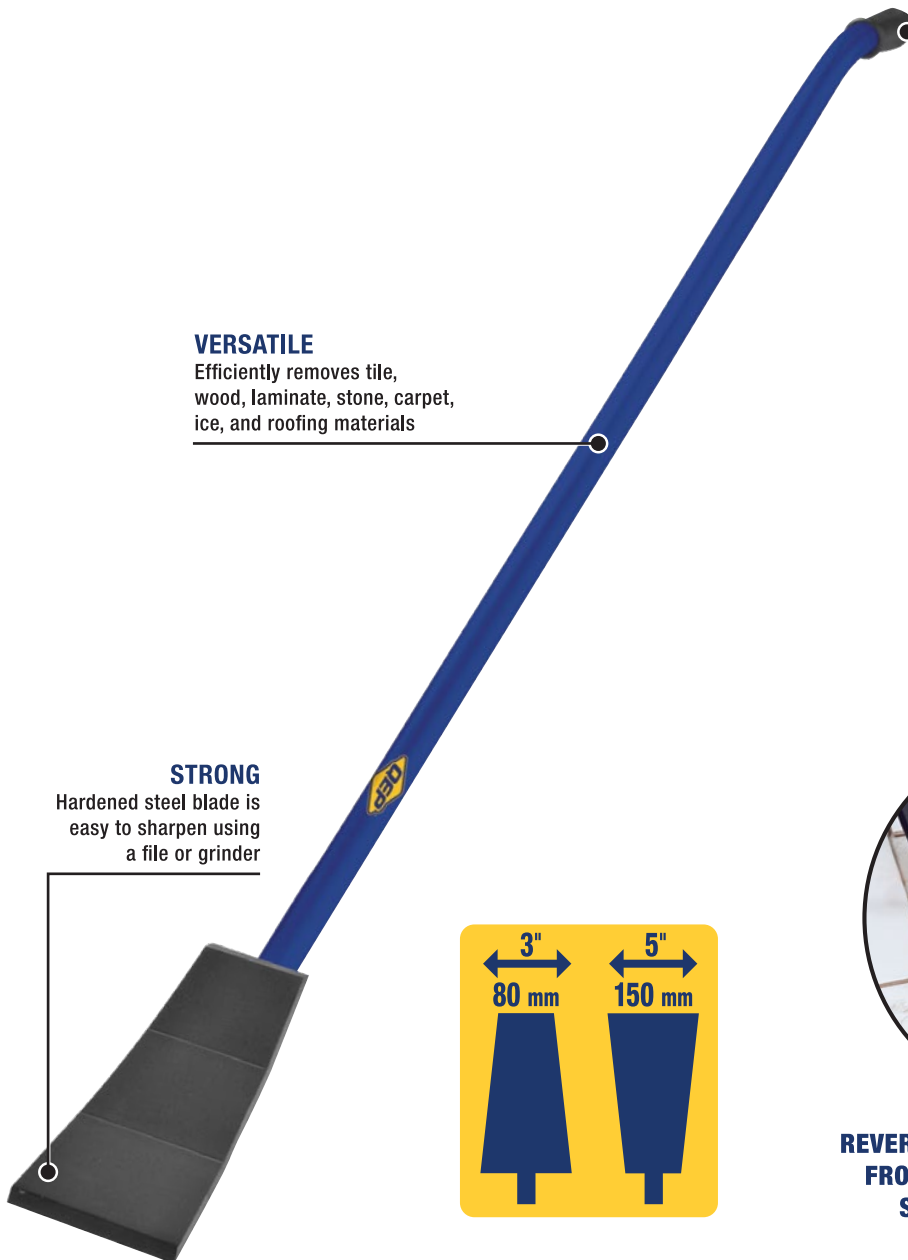

Demolition Scraper

62965Q

ERGONOMIC

Galvanized steel ergonomic handle provides a comfortable grip and minimizes fatigue

VERSATILE

Efficiently removes tile, wood, laminate, stone, carpet, ice, and roofing materials

STRONG

Hardened steel blade is easy to sharpen using a file or grinder

REVERSIBLE HEAD EASILY CONVERTS FROM 5" TO 3" WIDE, IDEAL FOR SCRAPING IN TIGHT AREAS

SCAN HERE FOR PRODUCT INFO

The QEP® Demolition Scraper with Reversible Head efficiently removes tile, wood, laminate, stone, carpet, ice, and roofing materials. It is designed with a reversible head that easily converts from 5" to 3" wide, making it ideal for scraping in tight areas. Fitted with a hardened steel blade for superior rust resistance and durability, its ergonomic handle provides a comfortable grip to minimize fatigue.