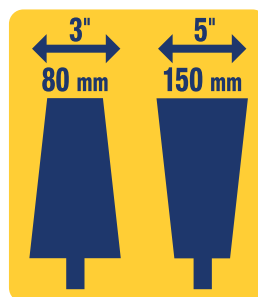

STRONG

Hardened steel blade is easy to sharpen using a file or grinder

REVERSIBLE HEAD EASILY CONVERTS FROM 5" TO 3" WIDE, IDEAL FOR SCRAPING IN TIGHT AREAS

SCAN HERE FOR PRODUCT INFO

The QEP® Demolition Scraper with Reversible Head efficiently removes tile, wood, laminate, stone, carpet, ice, and roofing materials. It is designed with a reversible head that easily converts from 5" to 3" wide, making it ideal for scraping in tight areas. Fitted with a hardened steel blade for superior rust resistance and durability, its ergonomic handle provides a comfortable grip to minimize fatigue.