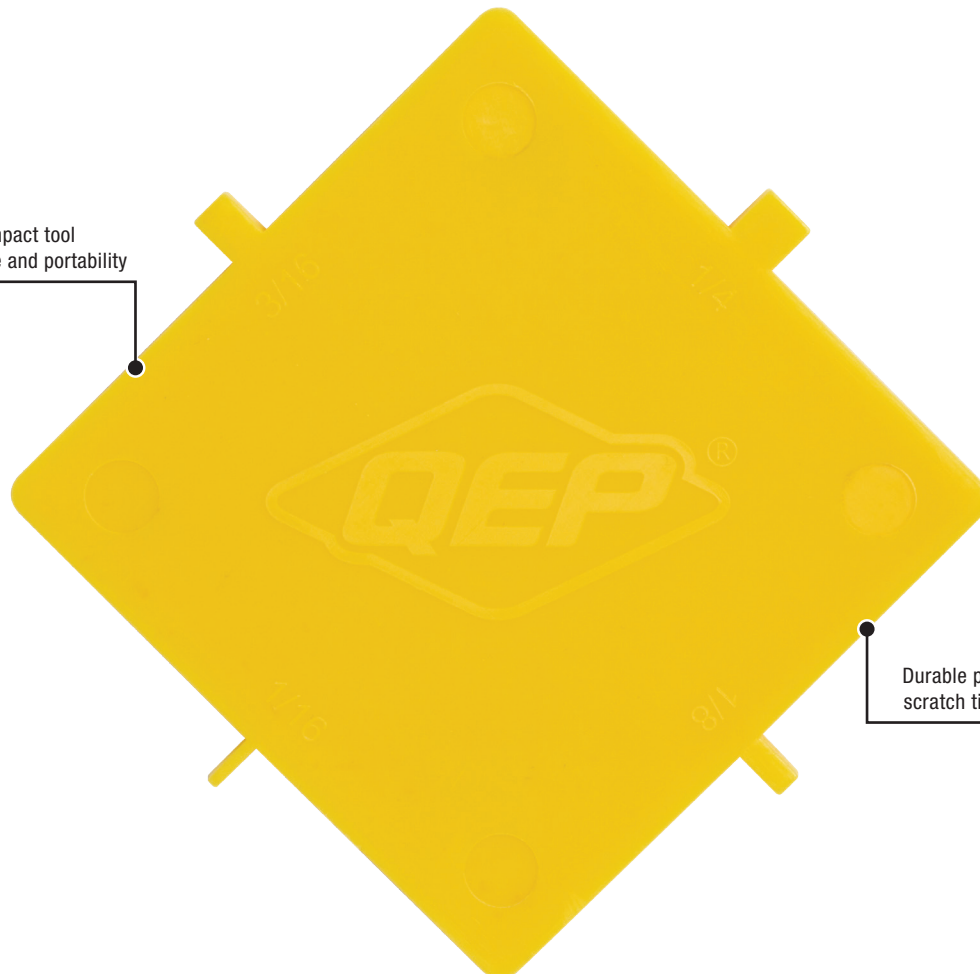

Thinset Remover

62963

COMPACT

4-in-1, flat, compact tool for easy storage and portability

DURABLE

Durable plastic material will not scratch tile and is easy to clean

Easy to use with clearly marked tips for 1/16", 1/8", 3/16" and 1/4" grout joints

Blister card packaging

While laying tile, thinset comes up into the grout joint when the tiles are set in place. The patented QEP® Thinset Removal Tool easily clears this thinset prior to grouting. This tool will reduce final clean up time if thinset is removed when wet. Patent No. 10,947,744.