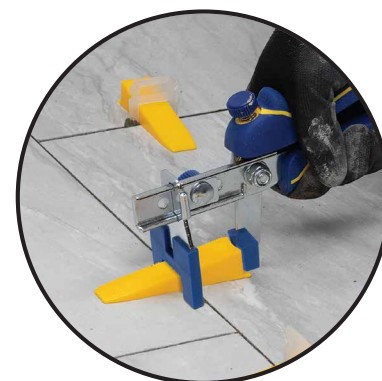

Pro Tile Leveling Kit

78252

Kit Includes:

- 100 1/16" Tile Leveling Clips
- 100 Reusable Tile Leveling Wedges
- Pro Installation Tile Leveling Pliers
- Grout Float
- Pro Square Grouting Sponge
- 3.5 Gallon Mixing Bucket
- Guidelines for tile leveling

1/16"
1.5 mm

X 100

X 100

FOR LEVELING TILE

SCAN HERE FOR
PRODUCT INFO

The QEP® Pro Tile Leveling Kit includes clips, wedges, pro installation tile leveling pliers, grout float, a grouting sponge and guidelines packaged in a bucket that can be used for mixing. Separately purchase the appropriate trowel notch as determined by your project and you will have everything you need to level tile. Professional-grade tools ideal for the do-it-yourselfer.