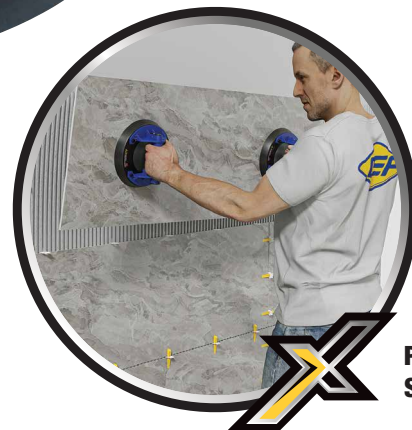

**DURABLE**  
8" rubber suction pad

**USB-C CABLE**  
Included

**RECHARGEABLE**  
LITHIUM-ION BATTERY

**NON-STOP**  
RUNNING TIME

**HOLDING POWER\***

**PROVIDES**  
STEADY SUCTION

The QEP® Xtreme™ battery powered Electric Suction Cup is a revolutionary advancement in industrial and household vacuum suction technology. Instead of lasting for a few minutes, this battery powered vacuum suction cup will retain its suction for up to 48 hours when its battery is fully charged. With holding strength of up to 220 pounds, a built-in sensor will automatically detect the air level in the vacuum and automatically operate to maintain its absorption power. The QEP Xtreme Electric Suction Cup can be used in handling all non-porous materials including glass, granite and marble, ceramic and porcelain tiles, sheet metal, dry wall, hard surfaces, and even household items. Store with protector cover (included) in durable carrying case.