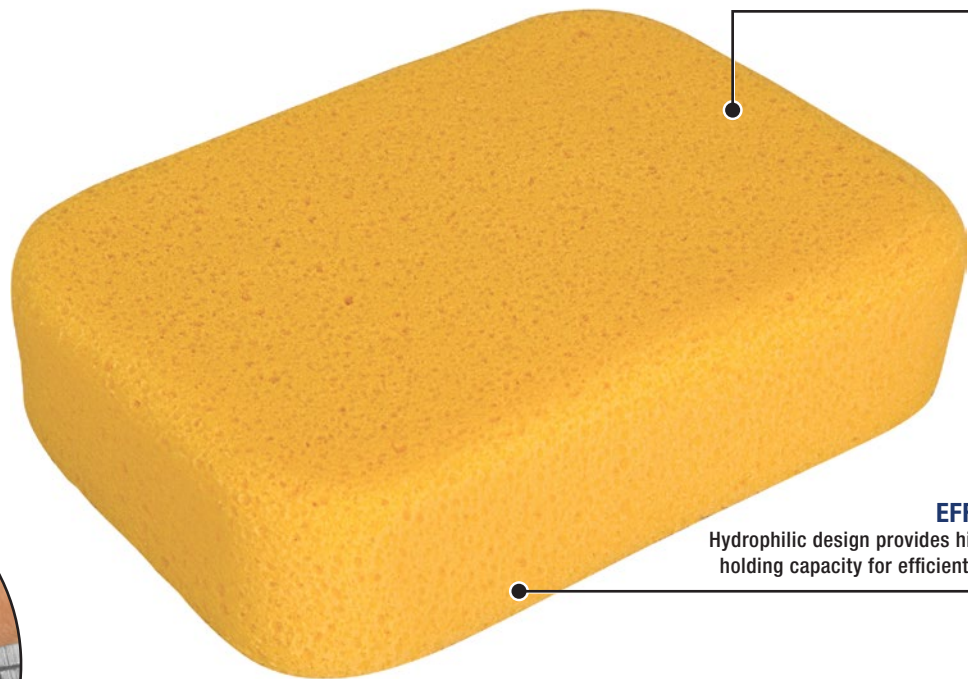

# All-Purpose Heavy Duty Sponge

70005-24 / 70005Q-6D / 70005-3VPD  
70005QP / 70005-750

**SMOOTH**  
Rounded corner design prevents digging out or marring grout

**EFFICIENT**  
Hydrophilic design provides high water holding capacity for efficient cleaning

**HEAVY DUTY**  
Professional, heavy duty sponge with premium density for removing excess grout

Item No.	Packaging Details	Qty / Case
70005-24	Individually bagged	24
70005Q-6D	Value 6 Pack in dump display (24 packs/display unit)	24
70005-3VPD	Floor Display for Heavy Duty All-Purpose Sponge (3-Pack)	84
70005QP	Individually bagged in dump display	252
70005-750	750/bale	750

SCAN HERE FOR  
PRODUCT INFO

The QEP® Extra Large Multipurpose Sponge is designed to withstand heavy duty cleanup, making it the best sponge for grout cleanup during tile installation. This sponge is absorbent, quickly washes out grout and features rounded corners to prevent digging out or marring grout. This sponge is also great for general purpose cleaning and washing cars and boats. Sponge measures 7.5" x 5.5" x 1.875".