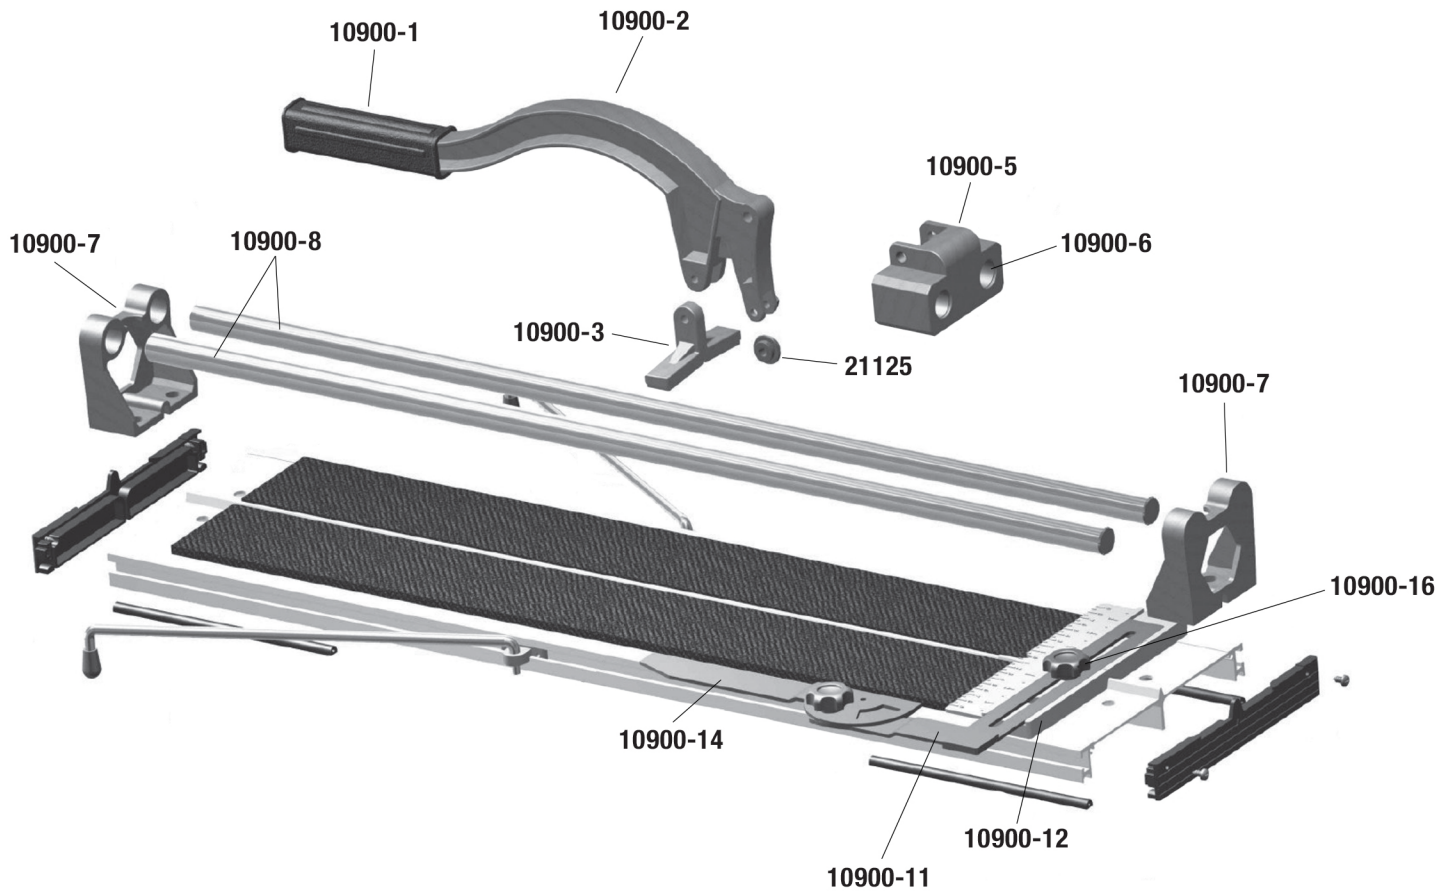

Professional Tile Cutters

10219 / 10630 / 10630Q / 10900 / 10900Q

Replacement Parts List

Item #	Description
10900-1	Grip
10900-2	Handle with Grip
10900-3	Breaker Bar
10900-5	Slide Assembly
10900-6	Bearings
10900-7	Support

Item #	Description
10900-8	Rail Bar
10900-11	Slide Rule
10900-12	Guide
10900-14	Angle Guide
10900-16	Slide Rule Guide Knob
21125	7/8" Titanium Coated Scoring Wheel