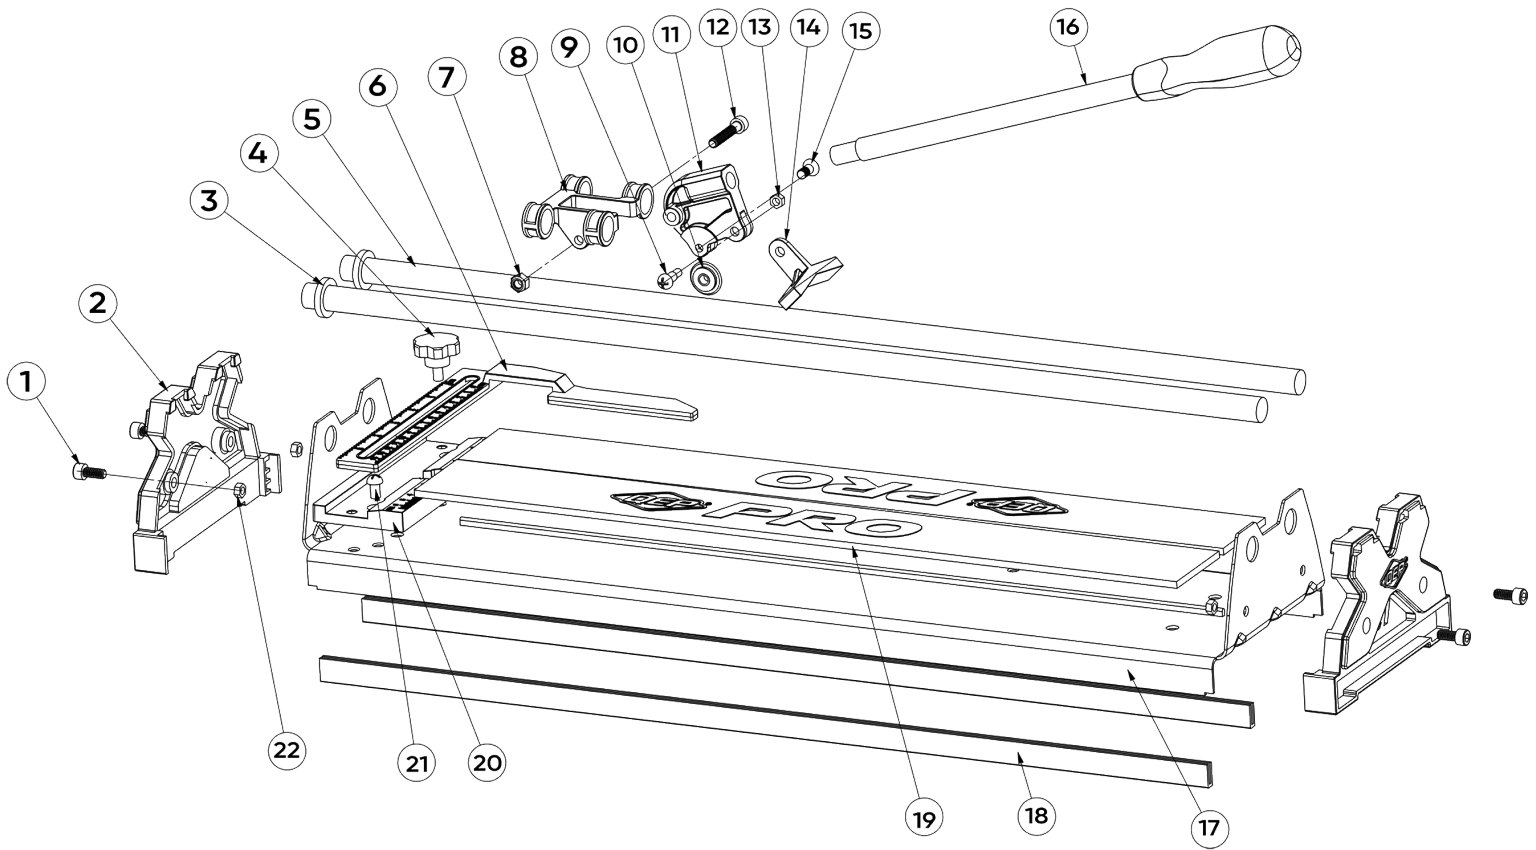

# 21" Pro Tile Cutter

10521Q

## Replacement Parts List

Item #	Description
10521Q-1	M6 x 14mm screw
10521Q-2	Frame cover
10521Q-3	Limit Stop Collar
10521Q-4	Knob
10521Q-5	Guide Bar
10521Q-6	Gauge
10521Q-7	M6 Nut
10521Q-8	Sliding Carriage
10521Q-9	M5 x 17 Screw

Item #	Description
21178	7/8" Titanium Coated Scoring Wheel
10521Q-11	Blade Holder
10521Q-12	M6 x 35mm Screw
10521Q-13	M6 Nut
10521Q-14	Breaker Bar
10521Q-15	M6 x 14.5mm Screw
10521Q-16	Handle
10521Q-17	Base
10521Q-18	Anti-slip Rubber

## Replacement Parts List

Item #	Description
10521Q-19	EVA Pad
10521Q-20	Fence
10521Q-21	M6 x 12mm Screw
10521Q-22	M6 Nut